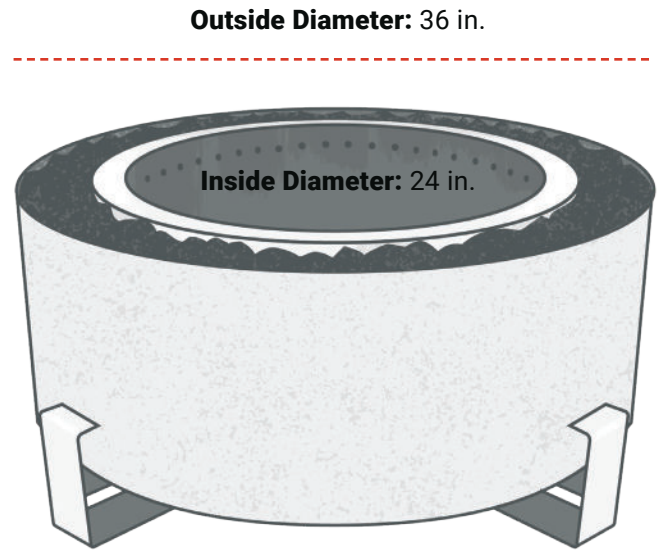

LUXEVE®

SMOKELESS FIRE PIT

SMOKELESS FIRE PIT SPECIFICATIONS

SKU: LU-24SLFP-(BV, ER, SV, WR)

Height: 15 in.

BUILT WITH INFERNO X AIRFLOW™ TECHNOLOGY

MATERIAL:

304 Stainless Steel

DIMENSIONS:

Inside Diameter: 24 in.

Outside Diameter of Bowl: 33 in.

Outside Diameter of Bowl + Legs: 36 in.

Inside Height: 12 in.

Total Height: 15 in.

Weight: 135.5 lbs. (with glass); 122.5 lbs. (without glass)