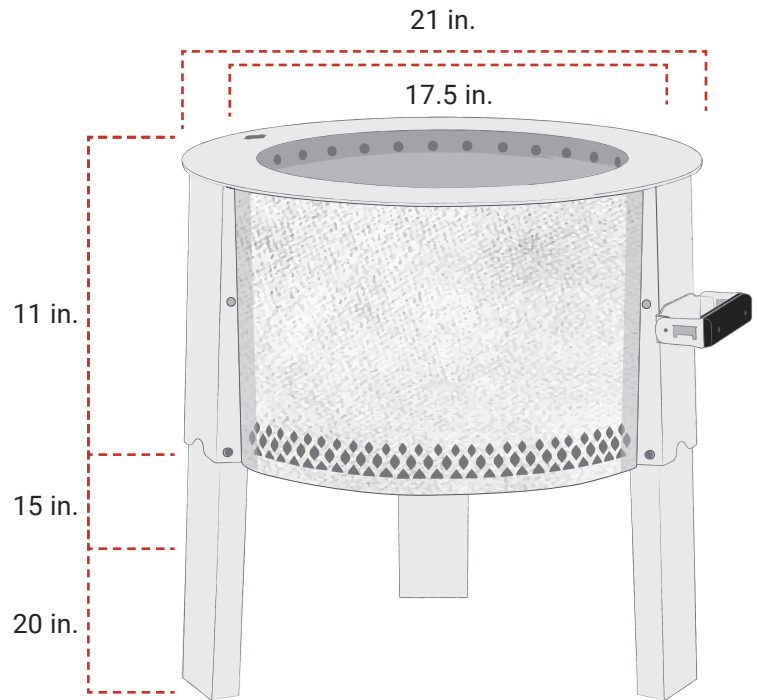

## SMOKELESS FIRE PIT SPECIFICATIONS

SKU: BR-YS-SS

SMOKELESS FIRE ON THE GO

### MATERIAL:

**Outer Ring/Inner Fire Bowl:**

304 Stainless Steel

**Legs:** 304 Stainless Steel

**Rim:** 304 Stainless Steel

**Handle:** Pakka Wood

### DIMENSIONS:

**Outside Diameter of Rim:** 21 in.

**Inside Diameter of Wall:** 17.5 in.

**Rim Width:** 3 in.

**Stow Height:** 11 in.

**Burn Height:** 15 in.

**Cook Height:** 20 in.

**Weight:** 31 lbs.